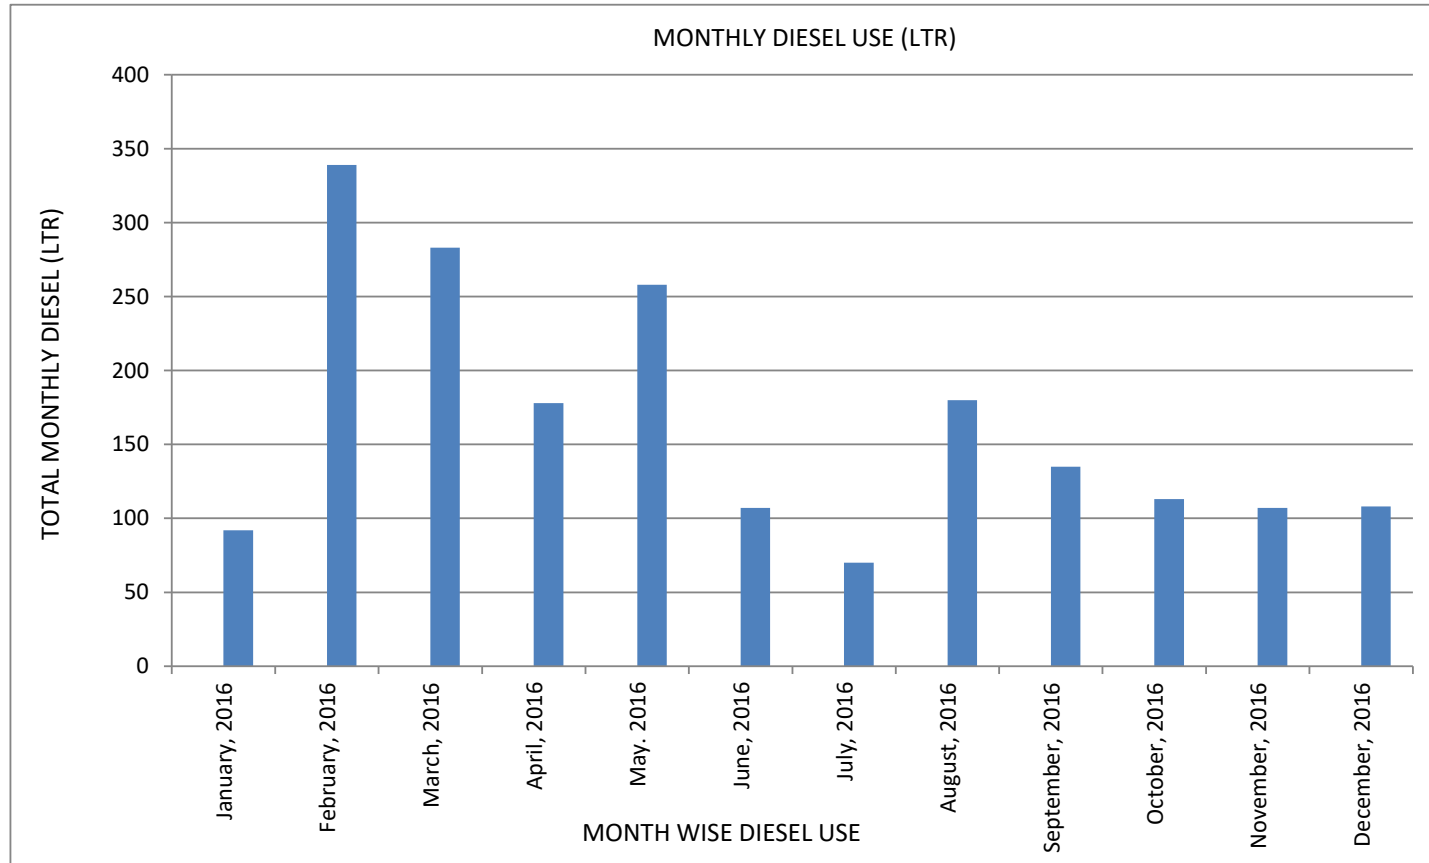

## DIESEL CONSUMPTION RECORD

Year of 2016

DATE	LTR
January, 2016	92
February, 2016	339
March, 2016	283
April, 2016	178
May, 2016	258
June, 2016	107
July, 2016	70
August, 2016	180
September, 2016	135
October, 2016	113
November, 2016	107
December, 2016	108
TOTAL	1970

MONTHLY DIESEL USE