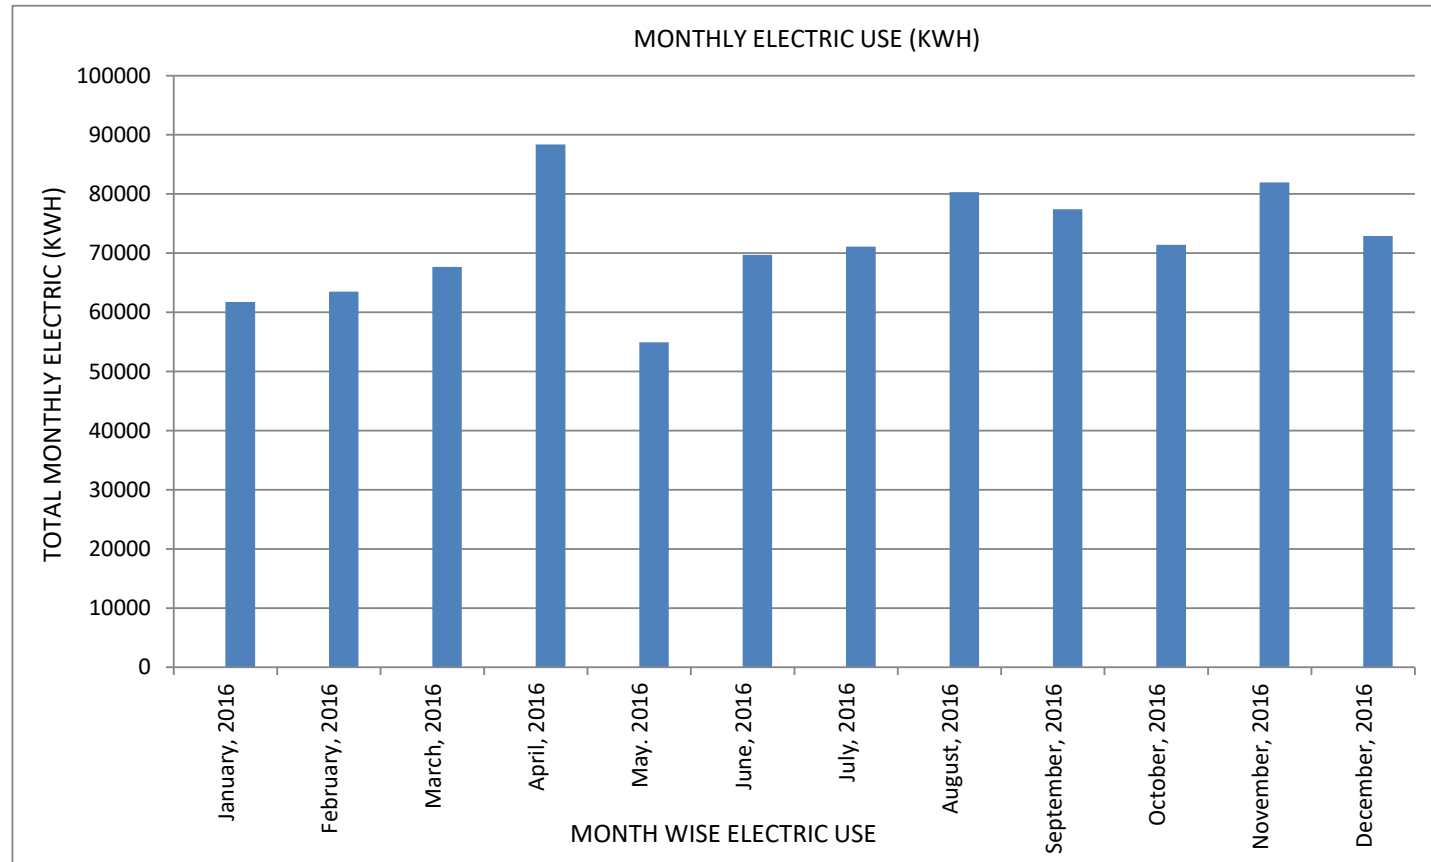

Mars Sportswear Limited

Plot # 15-16, Sector # 1, Karnaphuli EPZ, North Patenga, Chittagong.

ELECTRICITY CONSUMPTION RECORD

Year of 2016

DATE	KWH
January, 2016	61740
February, 2016	63492
March, 2016	67680
April, 2016	88392
May, 2016	54924
June, 2016	69696
July, 2016	71100
August, 2016	80304
September, 2016	77412
October, 2016	71412
November, 2016	81936
December, 2016	72912
TOTAL	861000