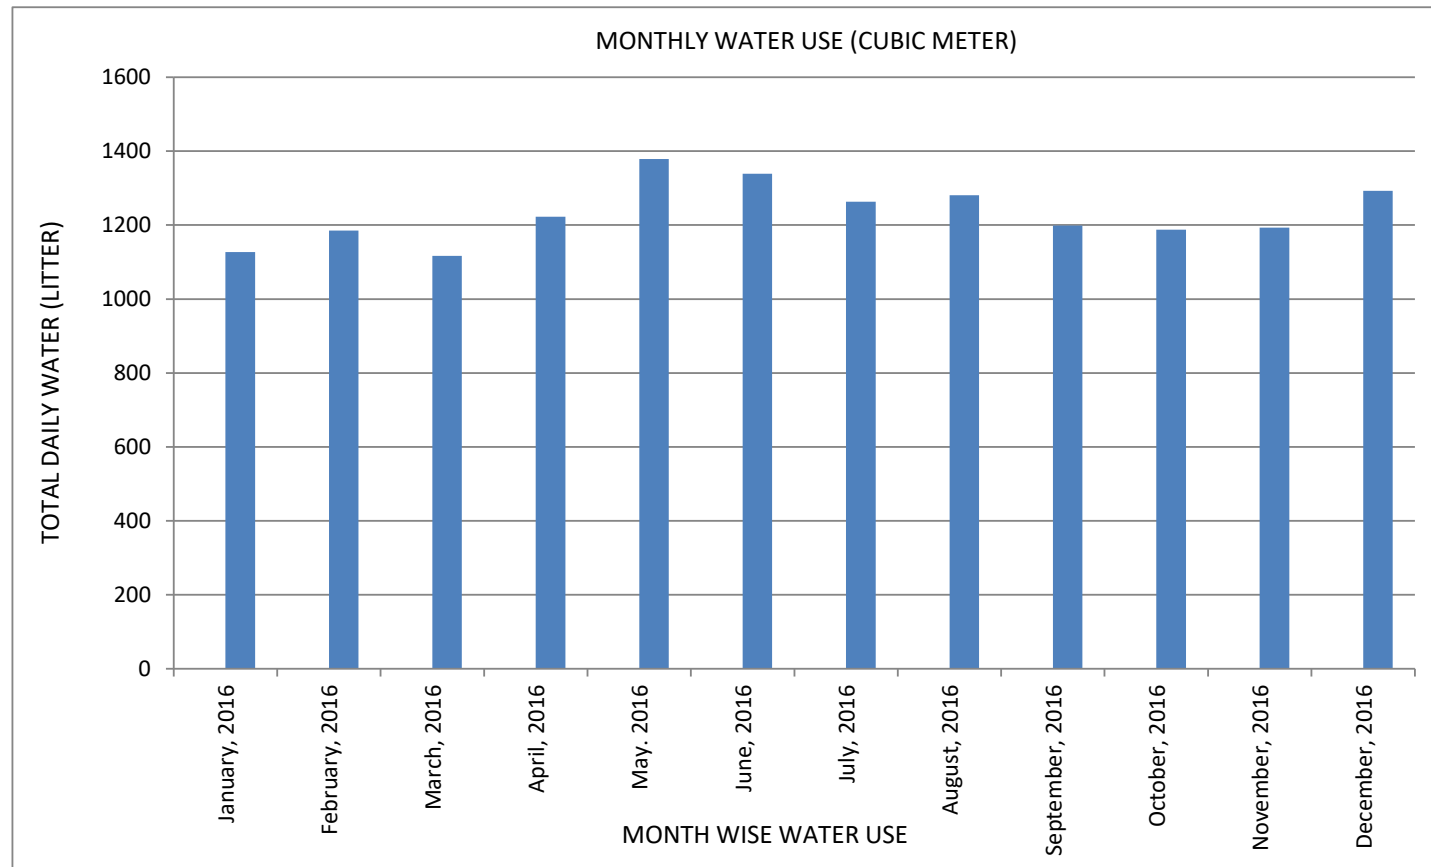

## WATER CONSUMPTION RECORD

Year of 2016

DATE	Cubic Meter
January, 2016	1127
February, 2016	1185
March, 2016	1117
April, 2016	1223
May, 2016	1379
June, 2016	1339
July, 2016	1263
August, 2016	1281
September, 2016	1199
October, 2016	1188
November, 2016	1193
December, 2016	1293
TOTAL	14787

MONTHLY WATER USE