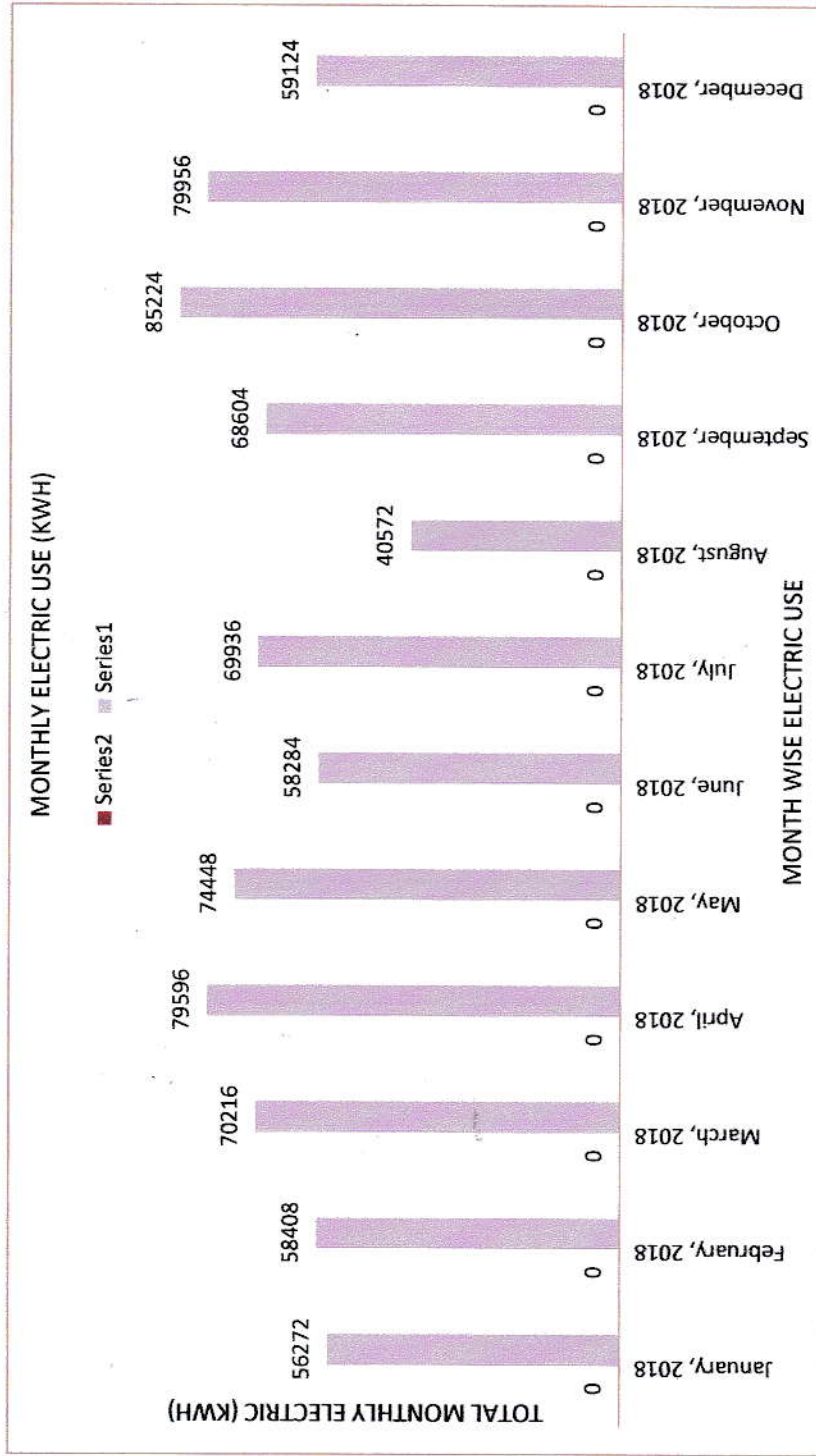

Mars Sportswear Limited

Plot # 15-16, Sector # 1, Karnaphuli EPZ, North Patenga, Chittagong.

ELECTRICITY CONSUMPTION RECORD

Year of 2018

DATE	KWH
January, 2018	56272
February, 2018	58408
March, 2018	70216
April, 2018	79596
May, 2018	74448
June, 2018	58284
July, 2018	69936
August, 2018	40572
September, 2018	68604
October, 2018	85224
November, 2018	79956
December, 2018	59124
TOTAL	800640

DATE	BDT
January, 2018	539852
February, 2018	555618
March, 2018	652273
April, 2018	730643
May, 2018	680215
June, 2018	541703
July, 2018	639845
August, 2018	398800
September, 2018	635007
October, 2018	800212
November, 2018	754979
December, 2018	564488
TOTAL	7493635

MONTHLY ELECTRIC USE