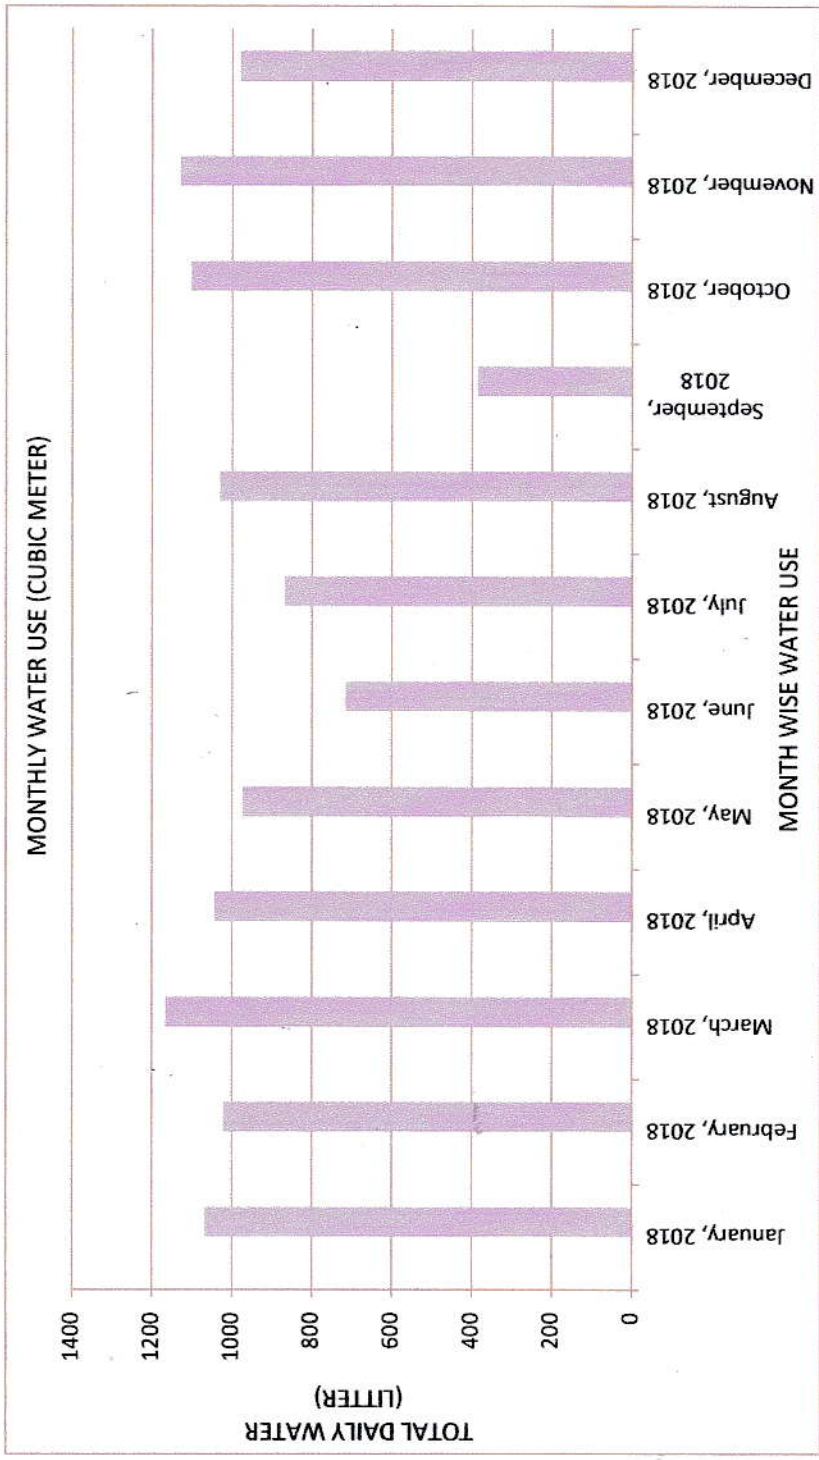

Mars Sportswear Limited
 Plot # 15-16, Sector # 1, Karnaphuli EPZ, North Patenga, Chittagong.

WATER CONSUMPTION RECORD

Year of 2018

DATE	Cubic Meter
January, 2018	1068
February, 2018	1022
March, 2018	1166
April, 2018	1044
May, 2018	974
June, 2018	717
July, 2018	868
August, 2018	1031
September, 2018	387
October, 2018	1103
November, 2018	1131
December, 2018	980
TOTAL	11491

DATE	BDT
January, 2018	38512.08
February, 2018	36853.32
March, 2018	43794.96
April, 2018	39212.64
May, 2018	36583.44
June, 2018	26930.52
July, 2018	32602.08
August, 2018	38724.36
September, 2018	15062.04
October, 2018	42928.76
November, 2018	44018.52
December, 2018	38141.60
TOTAL	433364.32

MONTHLY WATER USE